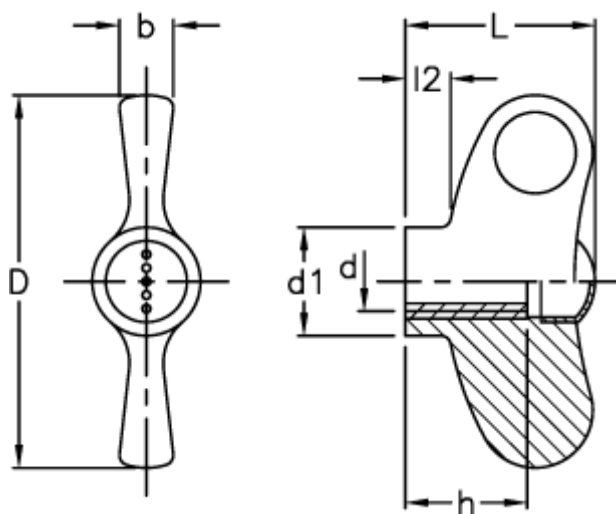

Article number: 23052234062
Description: E+G Wing nut
EWN.70 B-M8-C2, orange cap

Measures

| | |
|------|--------|
| b | = 10 |
| D | = 70 |
| d1 | = 20.0 |
| d 6H | = M8 |
| h | = 20 |
| L | = 36 |
| l2 | = 8.0 |